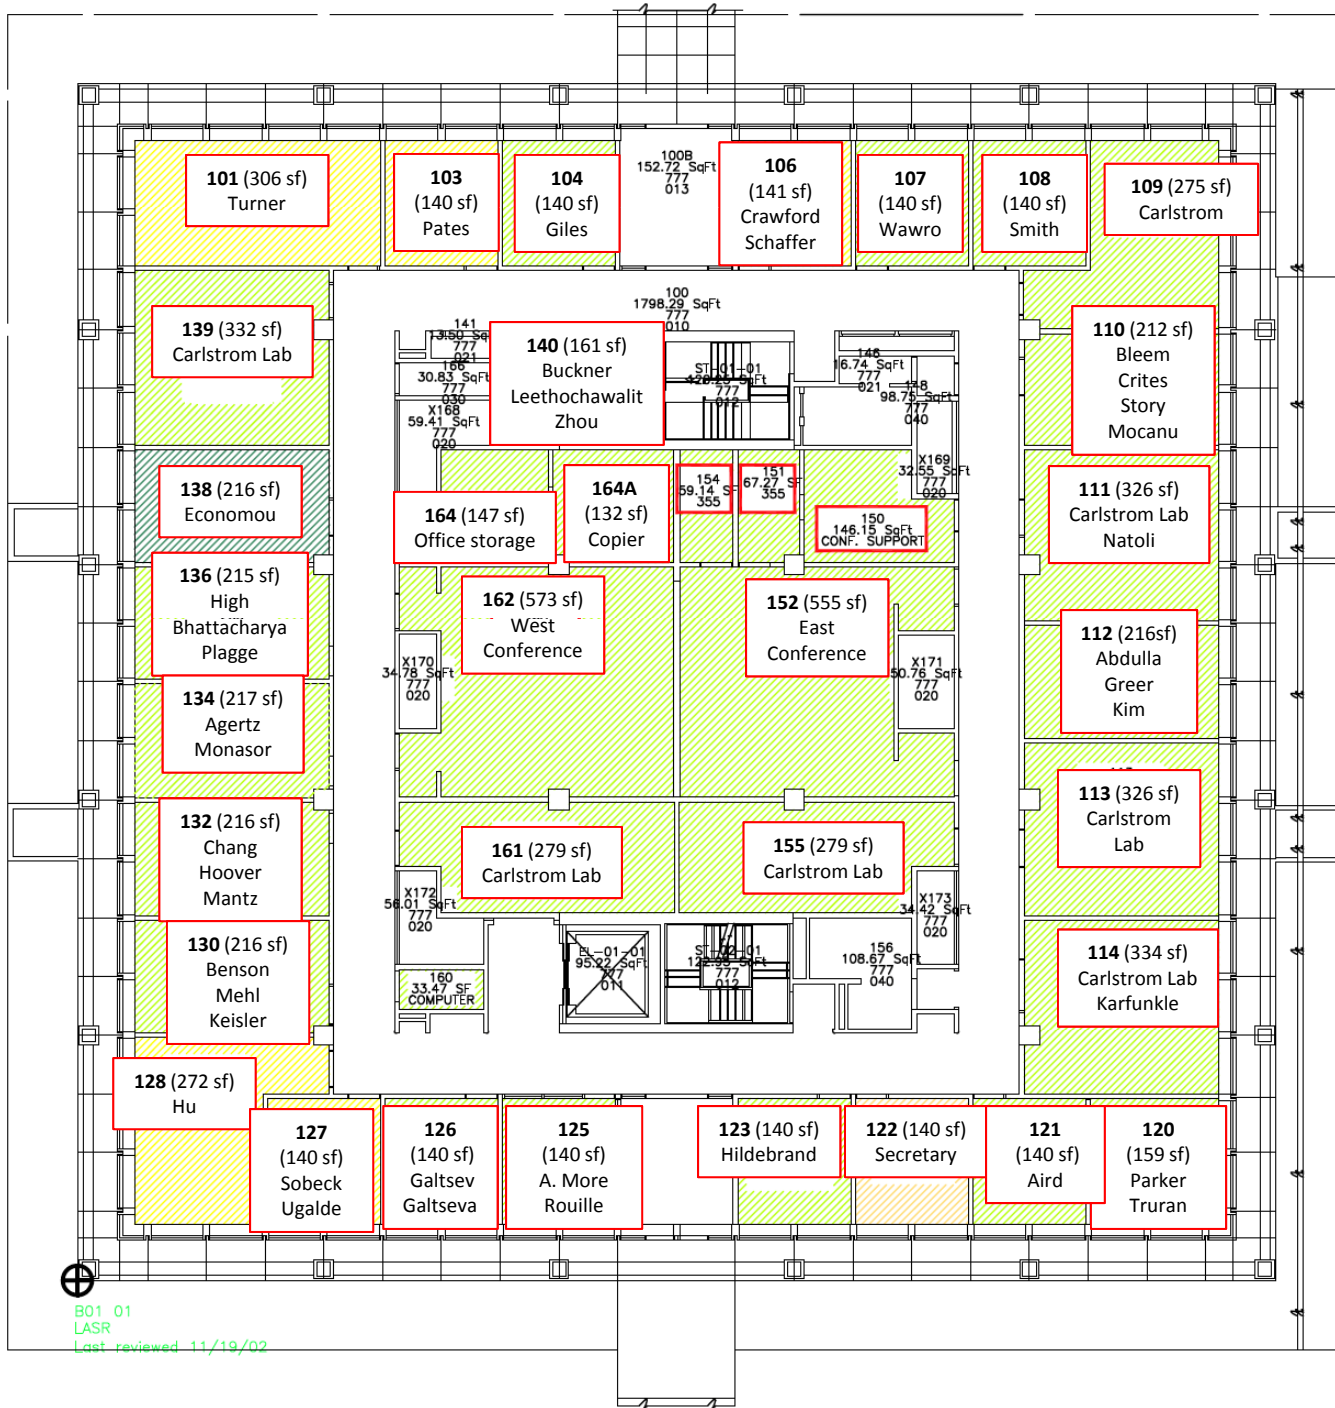

LASR Seating Plan

14 October 2011

LASR Space Committee

Faculty

- John Carlstrom
- Roger Hildebrand
- Wayne Hu
- Eugene Parker
- James Truran
- Michael Turner

Staff

- Ken Aird
- Valeri Galtsev
- Elena Galtseva
- Aimee Giles
- Helen Pates
- Valerie Smith
- Mary Wawro