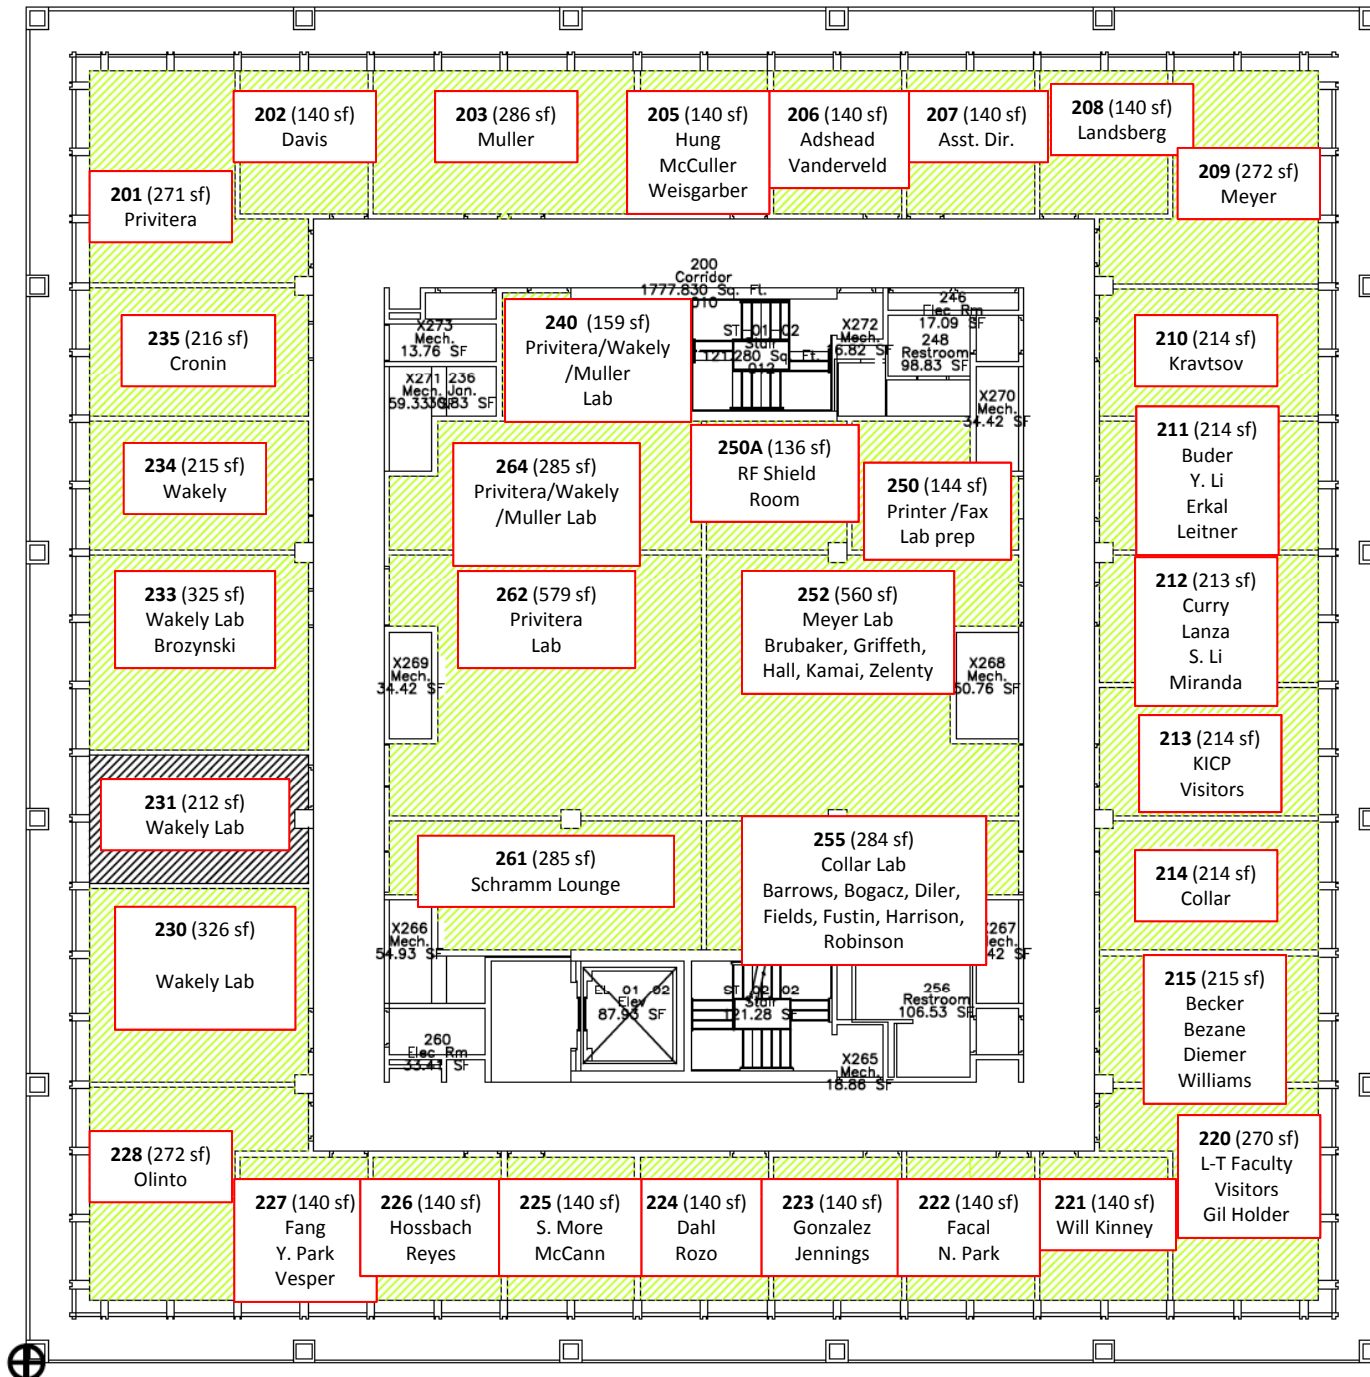

Faculty

- Juan Collar
- James Cronin
- Andrey Kravtsov
- Stephan Meyer
- Dietrich Muller
- Angela Olinto
- Paolo Privitera
- Scott Wakely
- **Staff**
- Yolanda Davis
- Randall Landsberg
- **Postdocs**
- Peter Adshead
- Eric Carl Dahl
- Pedro Facal
- Roberto Gonzalez
- Todd Hossbach
- Elise Jennings
- Andrew McCann
- Surhud More
- Nahee Park
- Reinabelle Reyes
- Eduardo Rozo
- Riva "Ali" Vanderveld
- **Grad Students**
- Matthew Becker
- Immanuel Buder
- Benedikt Diemer
- Denis Erkal
- Ke Fang
- Nicole Fields
- Drew Fustin
- Hu Hung
- Robert Lanza
- Samuel Leitner
- Siqi Li
- Yin Li
- Vinicius Miranda
- Lee McCuller
- Youngsoo Park
- Alan Robinson
- Greg Vesper
- Thomas Weisgarber
- Christopher Williams

Undergraduate Students

- Eli Barrows
- Leul Bezane
- Steven Bogacz
- Adam Brozynski
- Benjamin Brubaker

- Emma Curry
- Berk Diler
- Alice Griffith
- Evan Hall
- Natalie Harrison
- Brittany Kamai
- Jennifer Zelenty

Visiting Faculty

- Gil Holder
- Will Kinney